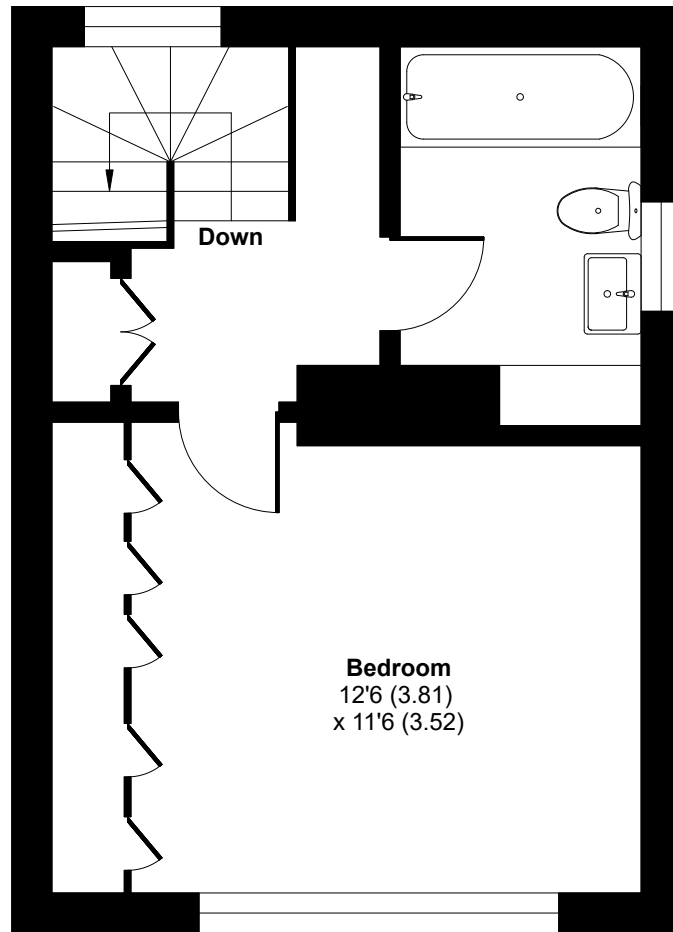

Gatehouse Cottages, Ropes Lane, Fernhurst, Haslemere, GU27

Approximate Area = 578 sq ft / 53.6 sq m

For identification only - Not to scale

FIRST FLOOR

GROUND FLOOR