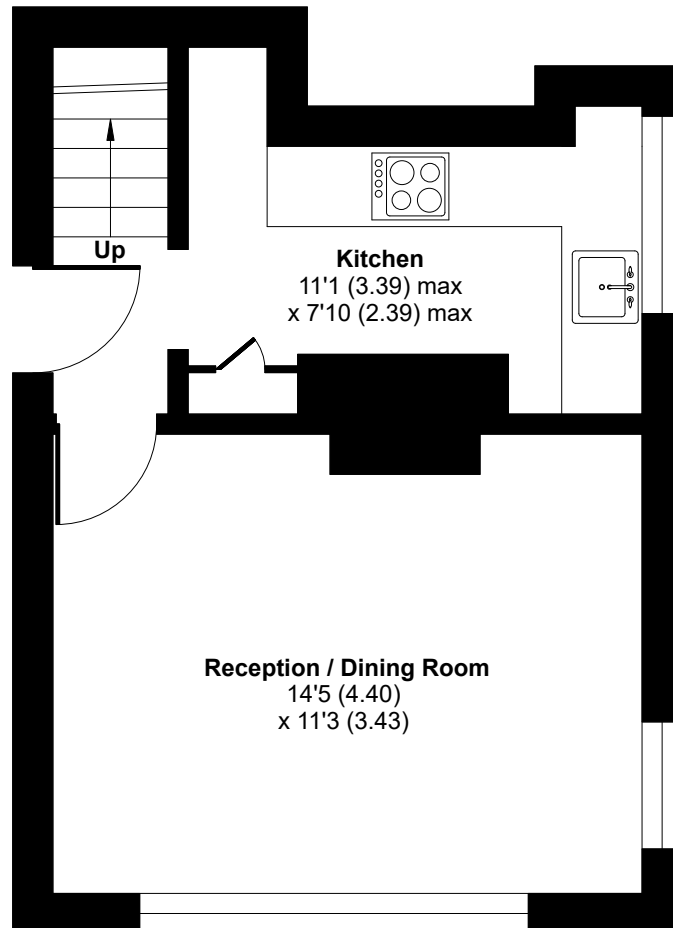

Gatehouse Cottages, Ropes Lane, Fernhurst, Haslemere, GU27

Approximate Area = 578 sq ft / 53.6 sq m

For identification only - Not to scale

FIRST FLOOR

GROUND FLOOR