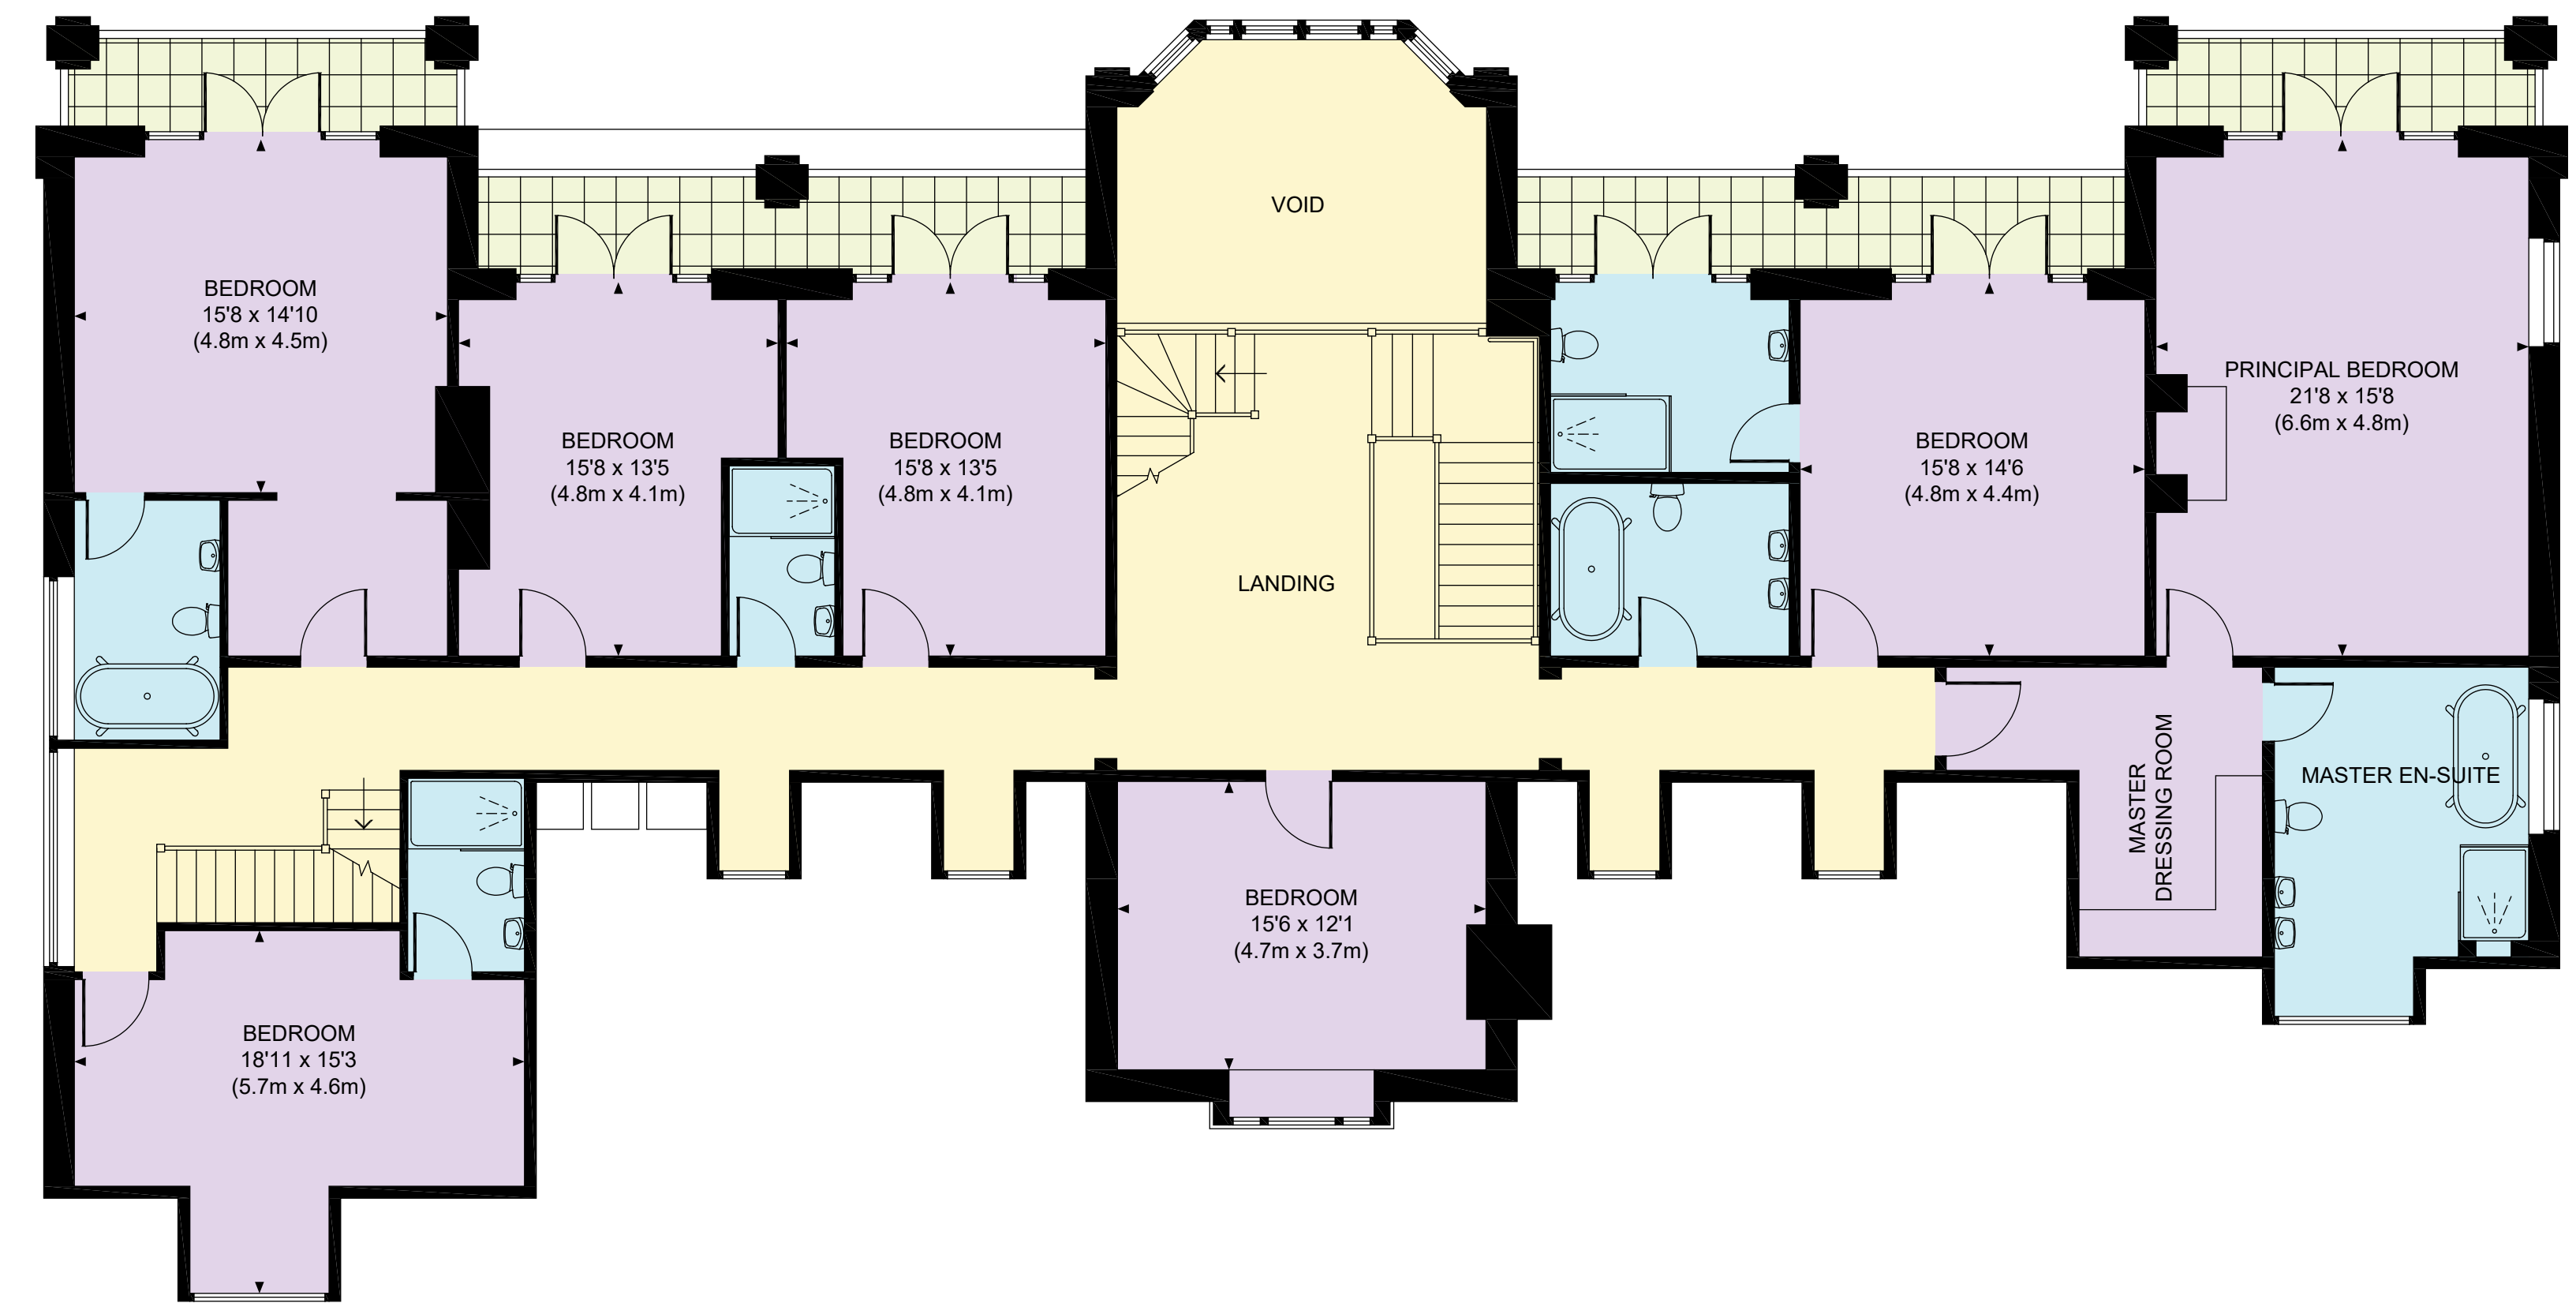

  
 Approximate Gross Internal Area  
 8362 sq ft / 776.8 sq m

GROUND FLOOR

SECOND FLOOR

FIRST FLOOR