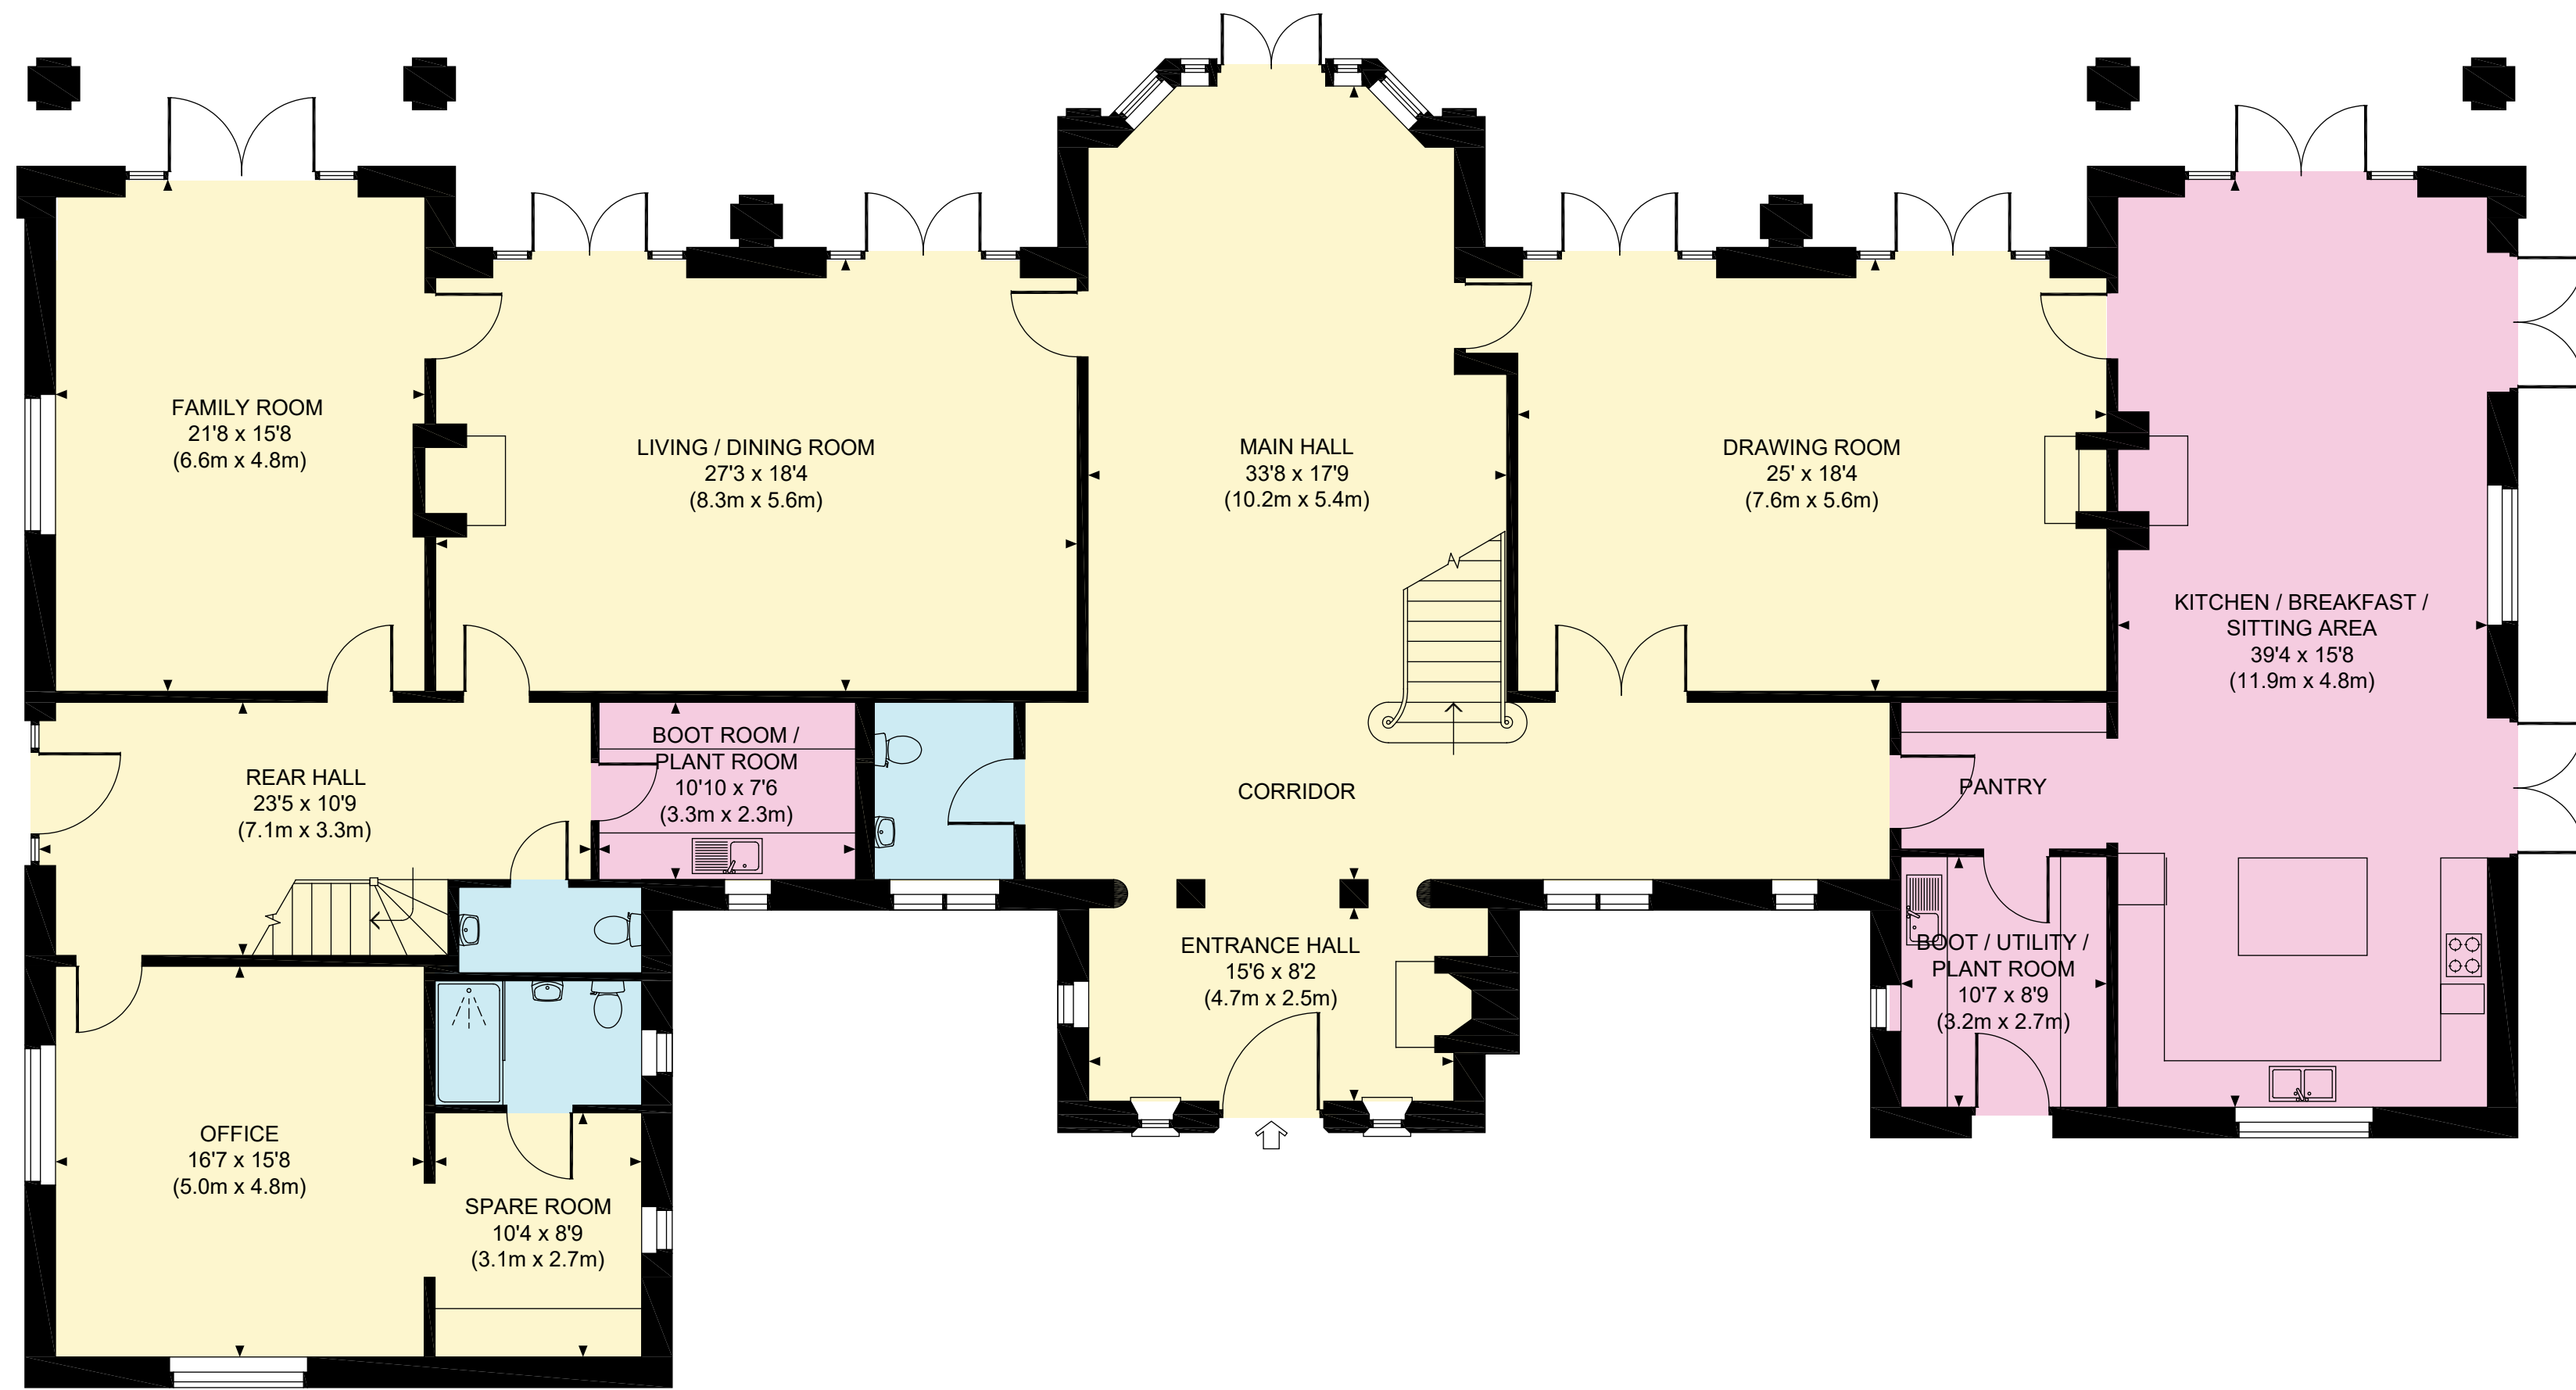

  
 Approximate Gross Internal Area  
 8362 sq ft / 776.8 sq m

GROUND FLOOR

SECOND FLOOR

FIRST FLOOR